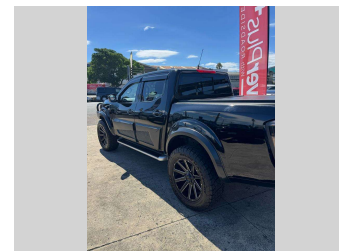

# 2019 Nissan Navara ST 2.3D/4WD/7AM/UT/4

**Purchase Price** **POA**  
Includes GST, Registration & Licensing

Finance may be available on this vehicle. Ask one of our friendly staff for more information.

<b>Body Style</b>	<b>4 door, Ute</b>	<b>Reg No.</b>	<b>RBR388</b>
<b>Odometer</b>	<b>83,900 km</b>	<b>Ext Colour</b>	<b>Black</b>
<b>Engine</b>	<b>2298 cc</b>	<b>History</b>	-
<b>Fuel Type</b>	<b>Diesel</b>	<b>Seats</b>	<b>5 seats, Fabric</b>
<b>Transmission</b>	<b>7-gear automated</b>	<b>CO2 Emissions</b>	★ ★ ★ ☆ ☆ ☆
<b>Wheels</b>	-	<b>215 grams/km</b>	
<b>VIN</b>	<b>MNTCB4D23A0050782</b>	<b>Energy Economy</b>	★ ★ ☆ ☆ ☆ ☆
<b>Interior</b>	<b>Black</b>	<b>Annual fuel cost of \$3,330</b>	
<b>Safety</b>		<b>8.1L per 100km</b>	
	Based on 2024 UCSR rating for 15-22 models	<b>Cost per year is an estimate based on diesel price of \$2.00 per litre and an average distance of 14000 km. Includes Road User Charges (RUC). Emissions and Energy Economy figures standardised to 3P WLTP.</b>	
		<b>Stock ID: 318</b>	