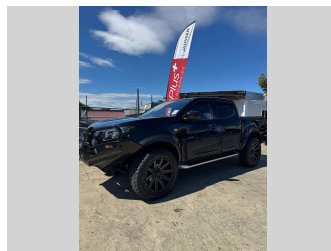

# 2019 Nissan Navara ST 2.3D/4WD/7AM/UT/4

**Purchase Price** **POA**  
Includes GST, Registration & Licensing

Finance may be available on this vehicle. Ask one of our friendly staff for more information.