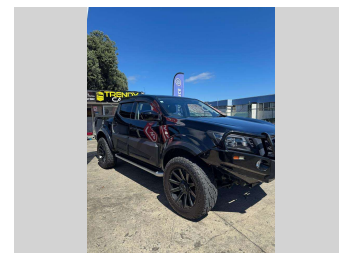

# 2019 Nissan Navara ST 2.3D/4WD/7AM/UT/4

**Purchase Price** **POA**  
Includes GST, Registration & Licensing

Finance may be available on this vehicle. Ask one of our friendly staff for more information.