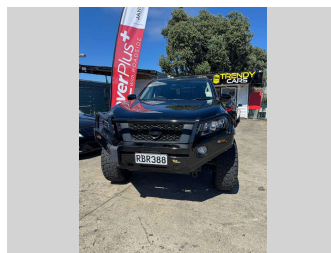

# 2019 Nissan Navara ST 2.3D/4WD/7AM/UT/4

**Purchase Price** **POA**  
Includes GST, Registration & Licensing

Finance may be available on this vehicle. Ask one of our friendly staff for more information.

<b>Body Style</b>	<b>4 door, Ute</b>	<b>Reg No.</b>	<b>RBR388</b>
<b>Odometer</b>	<b>83,900 km</b>	<b>Ext Colour</b>	<b>Black</b>
<b>Engine</b>	<b>2298 cc</b>	<b>History</b>	-
<b>Fuel Type</b>	<b>Diesel</b>	<b>Seats</b>	<b>5 seats, Fabric</b>
<b>Transmission</b>	<b>7-gear automated</b>	<b>CO2 Emissions</b>	★ ★ ★ ☆ ☆ ☆
<b>Wheels</b>	-	<b>215 grams/km</b>	
<b>VIN</b>	<b>MNTCB4D23A0050782</b>	<b>Energy Economy</b>	★ ★ ☆ ☆ ☆ ☆
<b>Interior</b>	<b>Black</b>	<b>Annual fuel cost of \$3,330</b>	
<b>Safety</b>		<b>8.1L per 100km</b>	
	Based on 2024 UCSR rating for 15-22 models	<b>Cost per year is an estimate based on diesel price of \$2.00 per litre and an average distance of 14000 km. Includes Road User Charges (RUC). Emissions and Energy Economy figures standardised to 3P WLTP.</b>	
		<b>Stock ID: 318</b>	