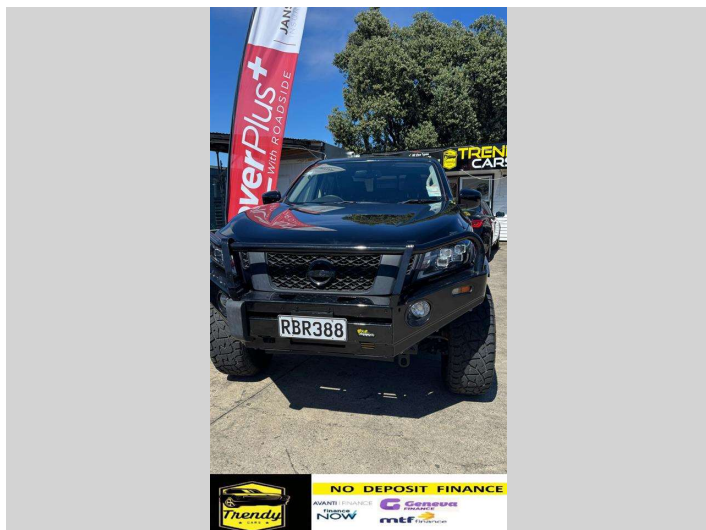

# 2019 Nissan Navara ST 2.3D/4WD/7AM/UT/4

**Purchase Price** **POA**  
Includes GST, Registration & Licensing

Finance may be available on this vehicle. Ask one of our friendly staff for more information.

<b>Body Style</b>	<b>4 door, Ute</b>	<b>Reg No.</b>	<b>RBR388</b>
<b>Odometer</b>	<b>83,900 km</b>	<b>Ext Colour</b>	<b>Black</b>
<b>Engine</b>	<b>2298 cc</b>	<b>History</b>	-
<b>Fuel Type</b>	<b>Diesel</b>	<b>Seats</b>	<b>5 seats, Fabric</b>
<b>Transmission</b>	<b>7-gear automated</b>	<b>CO2 Emissions</b>	★ ★ ★ ☆ ☆ ☆
<b>Wheels</b>	-	<b>215 grams/km</b>	
<b>VIN</b>	<b>MNTCB4D23A0050782</b>	<b>Energy Economy</b>	★ ★ ☆ ☆ ☆ ☆
<b>Interior</b>	<b>Black</b>	<b>Annual fuel cost of \$3,330</b>	
<b>Safety</b>		<b>8.1L per 100km</b>	
	Based on 2024 UCSR rating for 15-22 models	<b>Cost per year is an estimate based on diesel price of \$2.00 per litre and an average distance of 14000 km. Includes Road User Charges (RUC). Emissions and Energy Economy figures standardised to 3P WLTP.</b>	
		<b>Stock ID: 318</b>	