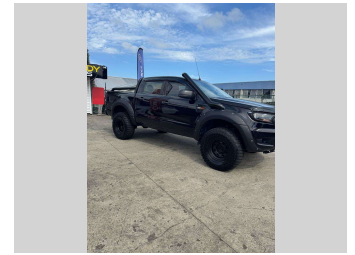

2017 Ford Ranger XL DOUBLE CAB W/S

Purchase Price **POA**
Includes GST, Registration & Licensing

Finance may be available on this vehicle. Ask one of our friendly staff for more information.

Gain peace of mind with Mechanical Breakdown Insurance. **Ask us how.**

Body Style
4 door, Ute

Odometer
1,81,000 km

Engine
3198 cc

Fuel Type
Diesel

Transmission
6-Speed Manual

Wheels
-

VIN
MPBUMEF50HX123137

Interior
Black