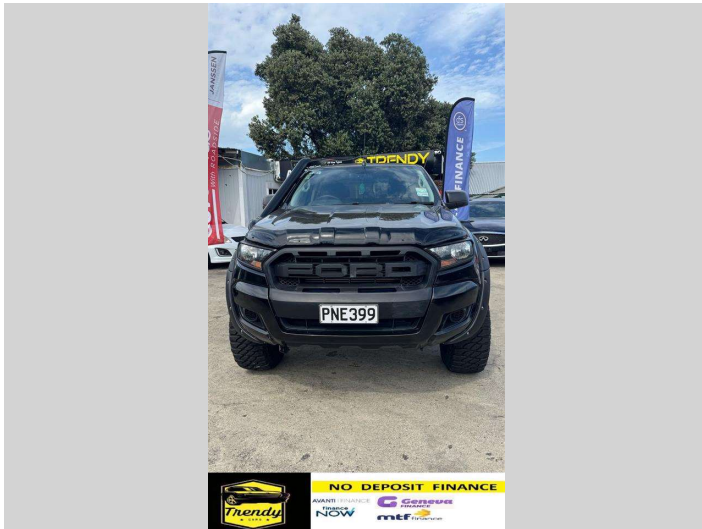

2017 Ford Ranger XL DOUBLE CAB W/S

Purchase Price **POA**
Includes GST, Registration & Licensing

Finance may be available on this vehicle. Ask one of our friendly staff for more information.

Gain peace of mind with Mechanical Breakdown Insurance. **Ask us how.**

Body Style
4 door, Ute

Odometer
1,81,000 km

Engine
3198 cc

Fuel Type
Diesel

Transmission
6-Speed Manual

Wheels
-

VIN
MPBUMEF50HX123137

Interior
Black

Safety

Based on 2024 VSRR rating

Reg No.
PNE399

Ext Colour
Black

History
-

Seats
5 seats, Fabric

CO2 Emissions
★ ★ ☆ ☆ ☆ ☆
250 grams/km

Energy Economy
★ ★ ☆ ☆ ☆ ☆