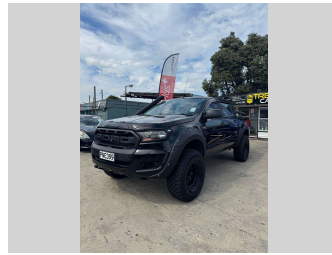

2017 Ford Ranger XL DOUBLE CAB W/S

Purchase Price **POA**
Includes GST, Registration & Licensing

Finance may be available on this vehicle. Ask one of our friendly staff for more information.

Gain peace of mind with Mechanical Breakdown Insurance. **Ask us how.**

Body Style
4 door, Ute

Odometer
1,81,000 km

Engine
3198 cc

Fuel Type
Diesel

Transmission
6-Speed Manual

Wheels
-

VIN
MPBUMEF50HX123137

Interior
Black