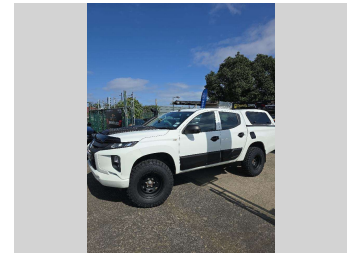

# 2021 Mitsubishi Triton D/CAB GLX 2.5D/4AT/U

**Purchase Price** **POA**  
Includes GST, Registration & Licensing

Finance may be available on this vehicle. Ask one of our friendly staff for more information.

Gain peace of mind with Mechanical Breakdown Insurance. **Ask us how.**

**Top features**  
None Listed

Body Style  
**Ute**

Odometer  
-

Engine  
**2442 cc**

Fuel Type  
**Diesel**

Transmission  
**6-Speed Auto**