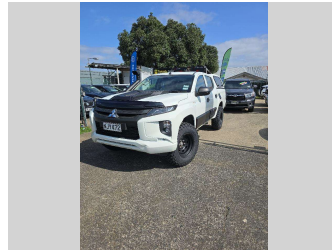

# 2021 Mitsubishi Triton D/CAB GLX 2.5D/4AT/U

**Purchase Price** **POA**  
Includes GST, Registration & Licensing

Finance may be available on this vehicle. Ask one of our friendly staff for more information.

Gain peace of mind with Mechanical Breakdown Insurance. **Ask us how.**

**Top features**  
None Listed

Body Style  
**Ute**

Odometer  
-

Engine  
**2442 cc**

Fuel Type  
**Diesel**

Transmission  
**6-Speed Auto**