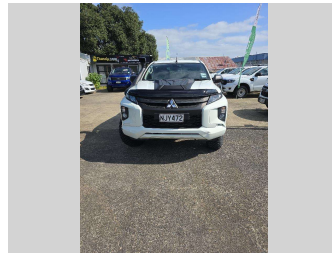

# 2021 Mitsubishi Triton D/CAB GLX 2.5D/4AT/U

**Purchase Price** **POA**  
Includes GST, Registration & Licensing

Finance may be available on this vehicle. Ask one of our friendly staff for more information.

Gain peace of mind with Mechanical Breakdown Insurance. **Ask us how.**

**Top features**  
None Listed

Body Style  
**Ute**

Odometer  
-

Engine  
**2442 cc**

Fuel Type  
**Diesel**

Transmission  
**6-Speed Auto**