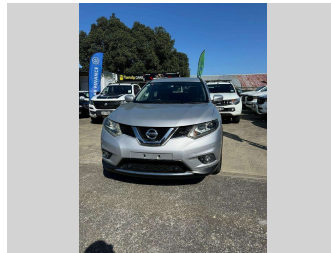

# 2014 Nissan X-TRAIL 20S 4WD

**Purchase Price** **POA**  
Includes GST, Registration & Licensing

Finance may be available on this vehicle. Ask one of our friendly staff for more information.

Gain peace of mind with Mechanical Breakdown Insurance. **Ask us how.**

**Top features**  
None Listed

Body Style  
**SUV / 4x4**

Odometer  
**143,561 km**

Engine  
**1997 cc**

Fuel Type  
**Petrol**

Transmission  
**6-Speed Auto**

Wheels  
-

VIN  
**7AT0DH6LX24007581**