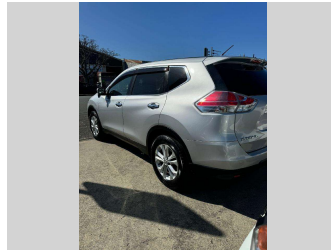

# 2014 Nissan X-TRAIL 20S 4WD

**Purchase Price** **POA**  
Includes GST, Registration & Licensing

Finance may be available on this vehicle. Ask one of our friendly staff for more information.

Gain peace of mind with Mechanical Breakdown Insurance. **Ask us how.**

**Top features**  
None Listed

Body Style  
**SUV / 4x4**

Odometer  
**143,561 km**

Engine  
**1997 cc**

Fuel Type  
**Petrol**

Transmission  
**6-Speed Auto**

Wheels  
-

VIN  
**7AT0DH6LX24007581**