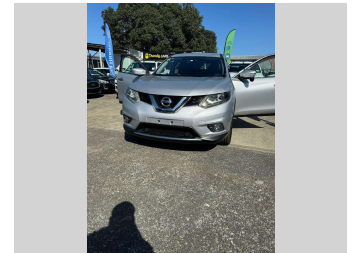

# 2014 Nissan X-TRAIL 20S 4WD

**Purchase Price** **POA**  
Includes GST, Registration & Licensing

Finance may be available on this vehicle. Ask one of our friendly staff for more information.

Gain peace of mind with Mechanical Breakdown Insurance. **Ask us how.**

**Top features**  
None Listed

Body Style  
**SUV / 4x4**

Odometer  
**143,561 km**

Engine  
**1997 cc**

Fuel Type  
**Petrol**

Transmission  
**6-Speed Auto**

Wheels  
-

VIN  
**7AT0DH6LX24007581**