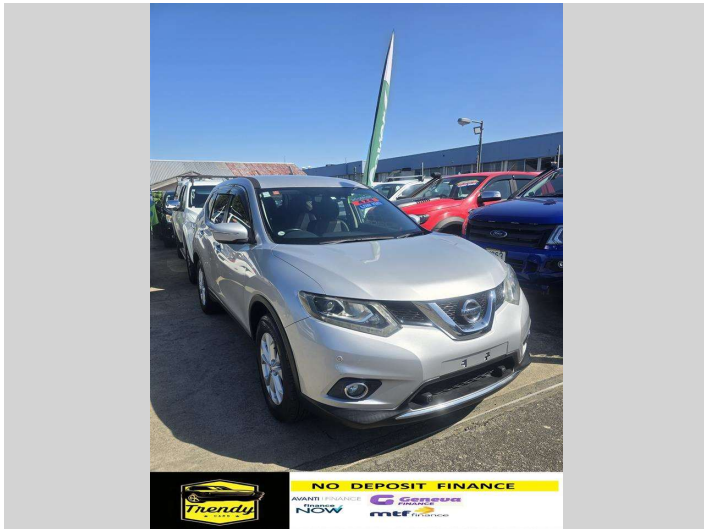

# 2014 Nissan X-TRAIL 20S 4WD

**Purchase Price** **POA**  
Includes GST, Registration & Licensing

Finance may be available on this vehicle. Ask one of our friendly staff for more information.

Gain peace of mind with Mechanical Breakdown Insurance. **Ask us how.**

**Top features**  
None Listed

Body Style  
**SUV / 4x4**

Odometer  
**143,561 km**

Engine  
**1997 cc**

Fuel Type  
**Petrol**

Transmission  
**6-Speed Auto**

Wheels  
-

VIN  
**7AT0DH6LX24007581**

Interior  
**Black**

Safety

Based on 2023 UCSR rating for 14-21 models

Reg No.  
-

Ext Colour  
**Silver**

History  
-

Seats  
-

CO2 Emissions  
**★★★★☆**  
**169 grams/km**