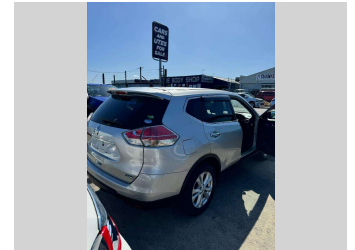

# 2014 Nissan X-TRAIL 20S 4WD

**Purchase Price** **POA**  
Includes GST, Registration & Licensing

Finance may be available on this vehicle. Ask one of our friendly staff for more information.

Gain peace of mind with Mechanical Breakdown Insurance. **Ask us how.**

**Top features**  
None Listed

Body Style  
**SUV / 4x4**

Odometer  
**143,561 km**

Engine  
**1997 cc**

Fuel Type  
**Petrol**

Transmission  
**6-Speed Auto**

Wheels  
-

VIN  
**7AT0DH6LX24007581**