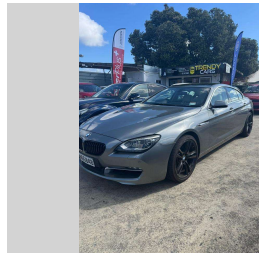

2012 BMW 650I GRAN COUPE 4DR SR

NO DEPOSIT FINANCE
 NOW available with

Purchase Price **POA**
 Includes GST, Registration & Licensing

Finance may be available on this vehicle. Ask one of our friendly staff for more information.

Body Style
4 door, Saloon

Odometer
58,000 km

Engine
4395 cc

Fuel Type
Petrol

Transmission
6-Speed Auto, Rear Wheel

Wheels
Custom Alloys

VIN
WBA6B22010DG66015

Interior
Beige

Safety

Based on 2024 VSRR rating

Reg No.
NQG848

Ext Colour
Grey

History
 -

Seats
5 seats, Leather

CO2 Emissions
★★★☆☆☆
229 grams/km

Energy Economy
★☆☆☆☆