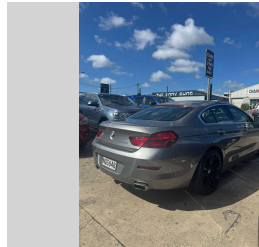

2012 BMW 650I GRAN COUPE 4DR SR

NO DEPOSIT FINANCE
 NOW available with

Purchase Price **POA**
 Includes GST, Registration & Licensing

Finance may be available on this vehicle. Ask one of our friendly staff for more information.

Body Style
4 door, Saloon

Odometer
58,000 km

Engine
4395 cc

Fuel Type
Petrol

Transmission
6-Speed Auto, Rear Wheel

Wheels
Custom Alloys

VIN
WBA6B22010DG66015

Interior
Beige

Safety

Based on 2024 VSRR rating

Reg No.
NQG848

Ext Colour
Grey

History
 -

Seats
5 seats, Leather

CO2 Emissions
★★★☆☆☆
229 grams/km

Energy Economy
★☆☆☆☆