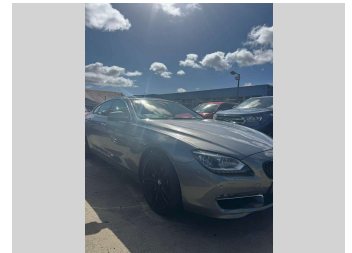

2012 BMW 650I GRAN COUPE 4DR SR

NO DEPOSIT FINANCE
 NOW available with

Purchase Price **POA**
 Includes GST, Registration & Licensing

Finance may be available on this vehicle. Ask one of our friendly staff for more information.

Body Style
4 door, Saloon

Odometer
58,000 km

Engine
4395 cc

Fuel Type
Petrol

Transmission
6-Speed Auto, Rear Wheel

Wheels
Custom Alloys

VIN
WBA6B22010DG66015

Interior
Beige

Safety

Based on 2024 VSRR rating

Reg No.
NQG848

Ext Colour
Grey

History
 -

Seats
5 seats, Leather

CO2 Emissions
★★★☆☆☆
229 grams/km

Energy Economy
★☆☆☆☆