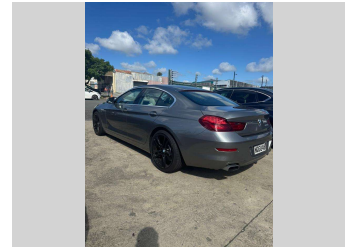

2012 BMW 650I GRAN COUPE 4DR SR

NO DEPOSIT FINANCE
 NOW available with

Purchase Price **POA**
 Includes GST, Registration & Licensing

Finance may be available on this vehicle. Ask one of our friendly staff for more information.

Body Style
4 door, Saloon

Odometer
58,000 km

Engine
4395 cc

Fuel Type
Petrol

Transmission
6-Speed Auto, Rear Wheel

Wheels
Custom Alloys

VIN
WBA6B22010DG66015

Interior
Beige

Safety

Based on 2024 VSRR rating

Reg No.
NQG848

Ext Colour
Grey

History
 -

Seats
5 seats, Leather

CO2 Emissions
★★★☆☆☆
229 grams/km

Energy Economy
★☆☆☆☆