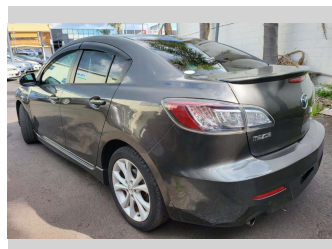

2010 Mazda Axela

Purchase Price

Includes GST, Registration & Licensing

POA

Note: A Clean Car fee/rebate does not apply to this vehicle

Finance may be available on this vehicle. Ask one of our friendly staff for more information.

Gain peace of mind with Mechanical Breakdown Insurance. **Ask us how.**

Top features

None Listed

Body Style

Hatchback

Odometer

94,520 km

Engine

2000 cc, Internal Combustion

Fuel Type

Petrol

Transmission

6-Speed Manual

Wheels

-

VIN