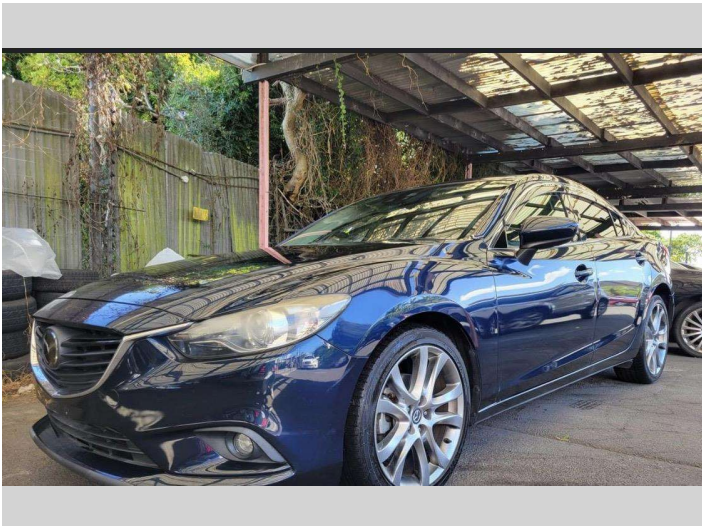

2014 Mazda atenza

Purchase Price

Includes GST, Registration & Licensing

POA

Note: A Clean Car fee/rebate does not apply to this vehicle

Finance may be available on this vehicle. Ask one of our friendly staff for more information.

Gain peace of mind with Mechanical Breakdown Insurance. **Ask us how.**

Top features

None Listed

Body Style

Sedan

Odometer

125,288 km

Engine

2188 cc, Internal Combustion

Fuel Type

Diesel

Transmission

6-Speed Auto

Wheels

-

VIN

7AT0C139X23108855

Interior

Black, Leather

Safety

Based on 2023 UCSR rating for 12-21 models

Reg No.

-

Ext Colour

Blue

History

-

Seats

Cloth

CO2 Emissions

★★★★☆

139 grams/km

Energy Economy

★★★★☆☆

Annual fuel cost of $2,580

5.4L per 100km

Cost per year is an estimate based on diesel price of $2.00 per litre and an average distance of 14000 km includes Road User Charges.

Emissions and Energy Economy figures standardised to 3P WLTP.

Stock ID: 79

Trendy Cars | Phone 022 422 8662 | Email gurmeet.s.95@gmail.com
82 Great South Road, Papatoetoe, Auckland 2025, New Zealand
www.trendycars.co.nz