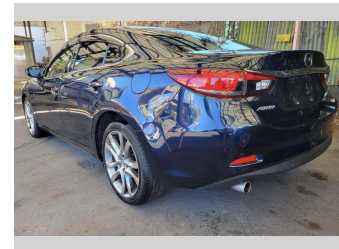

2014 Mazda atenza

Purchase Price

Includes GST, Registration & Licensing

POA

Note: A Clean Car fee/rebate does not apply to this vehicle

Finance may be available on this vehicle. Ask one of our friendly staff for more information.

Gain peace of mind with Mechanical Breakdown Insurance. **Ask us how.**

Top features

None Listed

Body Style

Sedan

Odometer

125,288 km

Engine

2188 cc, Internal Combustion

Fuel Type

Diesel

Transmission

6-Speed Auto

Wheels

-

VIN

7AT0C139X23108855

Interior

Black, Leather

Safety

Based on 2023 UCSR rating for 12-21 models

Reg No.

-

Ext Colour

Blue

History

-

Seats

Cloth

CO2 Emissions

★★★★☆

139 grams/km

Energy Economy

★★★★☆☆

Annual fuel cost of $2,580

5.4L per 100km

Cost per year is an estimate based on diesel price of $2.00 per litre and an average distance of 14000 km includes Road User Charges.

Emissions and Energy Economy figures standardised to 3P WLTP.

Stock ID: 79

Trendy Cars | Phone 022 422 8662 | Email gurmeet.s.95@gmail.com
82 Great South Road, Papatoetoe, Auckland 2025, New Zealand
www.trendycars.co.nz