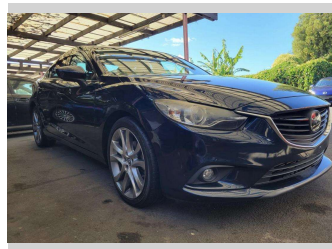

2014 Mazda atenza

Purchase Price

Includes GST, Registration & Licensing

POA

Note: A Clean Car fee/rebate does not apply to this vehicle

Finance may be available on this vehicle. Ask one of our friendly staff for more information.

Gain peace of mind with Mechanical Breakdown Insurance. **Ask us how.**

Top features

None Listed

Body Style

Sedan

Odometer

125,288 km

Engine

2188 cc, Internal Combustion

Fuel Type

Diesel

Transmission

6-Speed Auto

Wheels

-

VIN

7AT0C139X23108855

Interior

Black, Leather

Safety

Based on 2023 UCSR rating for 12-21 models

Reg No.

-

Ext Colour

Blue

History

-

Seats

Cloth

CO2 Emissions

★★★★☆

139 grams/km

Energy Economy

★★★★☆☆

Annual fuel cost of $2,580

5.4L per 100km

Cost per year is an estimate based on diesel price of $2.00 per litre and an average distance of 14000 km includes Road User Charges.

Emissions and Energy Economy figures standardised to 3P WLTP.

Stock ID: 79

Trendy Cars | Phone 022 422 8662 | Email gurmeet.s.95@gmail.com
82 Great South Road, Papatoetoe, Auckland 2025, New Zealand
www.trendycars.co.nz