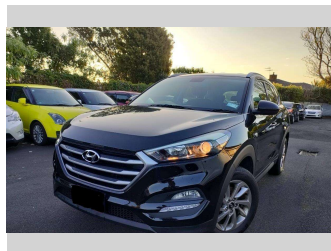

2016 Hyundai TUCSON GDI 2.0P/6AT/SW/5DR

Purchase Price **POA**
Includes GST, Registration & Licensing

Finance may be available on this vehicle. Ask one of our friendly staff for more information.

Gain peace of mind with Mechanical Breakdown Insurance. **Ask us how.**

Top features
None Listed

Body Style
Station Wagon

Odometer
193,658 km

Engine
1999 cc

Fuel Type
Petrol

Transmission
6-Speed Auto

Wheels
-

VIN
KMHJ2814MHU333498