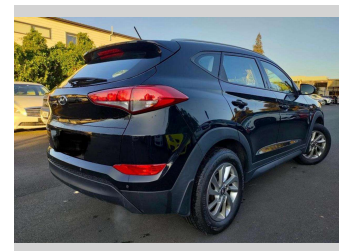

2016 Hyundai TUCSON GDI 2.0P/6AT/SW/5DR

Purchase Price **POA**
Includes GST, Registration & Licensing

Finance may be available on this vehicle. Ask one of our friendly staff for more information.

Gain peace of mind with Mechanical Breakdown Insurance. **Ask us how.**

Top features
None Listed

Body Style
Station Wagon

Odometer
193,658 km

Engine
1999 cc

Fuel Type
Petrol

Transmission
6-Speed Auto

Wheels
-

VIN
KMHJ2814MHU333498

Interior
Black

Safety

Based on 2023 UCSR rating for 15-20 models

Reg No.
KEG4

Ext Colour
Black

History
-

Seats
-

CO2 Emissions
★★★★☆
206 grams/km