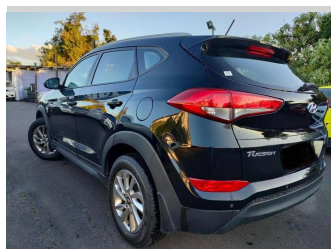

2016 Hyundai TUCSON GDI 2.0P/6AT/SW/5DR

Purchase Price **POA**
Includes GST, Registration & Licensing

Finance may be available on this vehicle. Ask one of our friendly staff for more information.

Gain peace of mind with Mechanical Breakdown Insurance. **Ask us how.**

Top features
None Listed

Body Style
Station Wagon

Odometer
193,658 km

Engine
1999 cc

Fuel Type
Petrol

Transmission
6-Speed Auto

Wheels
-

VIN
KMHJ2814MHU333498

Interior
Black

Safety

Based on 2023 UCSR rating for 15-20 models

Reg No.
KEG4

Ext Colour
Black

History
-

Seats
-

CO2 Emissions
★★★★☆
206 grams/km