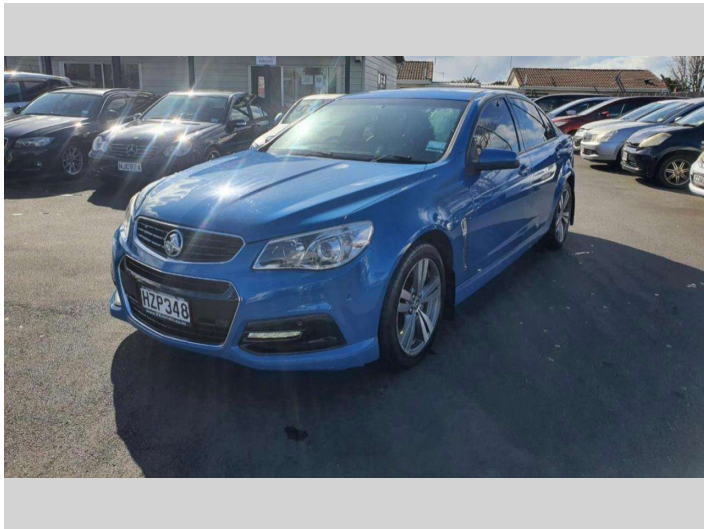

# 2015 Holden COMMODORE VF SV6

## Top features

None Listed

Body Style

**Sedan**

Odometer

**139,999 km**

Engine

**3564 cc, Internal Combustion**

Fuel Type

**Petrol**

Transmission

**6-Speed Auto**

Wheels

-

VIN

**6G1FB5E35FL114261**