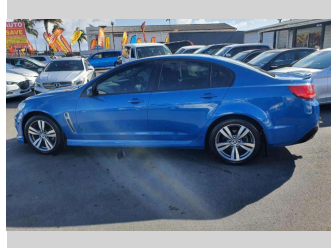

# 2015 Holden COMMODORE VF SV6

## Top features

None Listed

Body Style

**Sedan**

Odometer

**139,999 km**

Engine

**3564 cc, Internal Combustion**

Fuel Type

**Petrol**

Transmission

**6-Speed Auto**

Wheels

-

VIN

**6G1FB5E35FL114261**