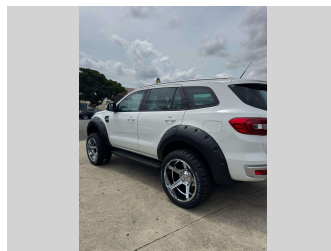

2016 Ford EVEREST TREND 3.2D/4WD/6AT

Purchase Price **POA**
Includes GST, Registration & Licensing

Finance may be available on this vehicle. Ask one of our friendly staff for more information.

Gain peace of mind with Mechanical Breakdown Insurance. **Ask us how.**

Top features

- » Air Conditioning
- » Android Auto
- » Apple CarPlay
- » Body Kit
- » Car Alarm
- » CD Player
- » Central Locking
- » Child seat anchor poin...
- » Digital Display
- » Electric Mirrors
- » Face Lift Model
- » Fog Lights
- » Hard Top
- » Parking Sensors
- » Side Skirts
- » Tow Bar

Body Style	4 door, Station Wagon	Reg No.	KFB916
Odometer	1,71,000 km	Ext Colour	White
Engine	3198 cc	History	-
Fuel Type	Diesel	Seats	7 seats, Fabric
Transmission	6-Speed Auto	CO2 Emissions	-
Wheels	-	Energy Economy	-
VIN	MNAAXXMAWAGE54780		
Interior	Black		
Safety	-		