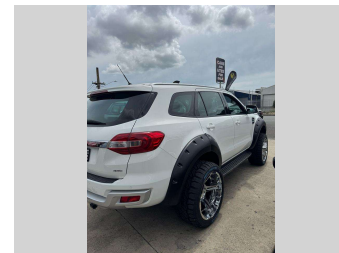

2016 Ford EVEREST TREND 3.2D/4WD/6AT

Purchase Price **POA**
Includes GST, Registration & Licensing

Finance may be available on this vehicle. Ask one of our friendly staff for more information.

Gain peace of mind with Mechanical Breakdown Insurance. **Ask us how.**

Top features

- » Air Conditioning
- » Android Auto
- » Apple CarPlay
- » Body Kit
- » Car Alarm
- » CD Player
- » Central Locking
- » Child seat anchor poin...
- » Digital Display
- » Electric Mirrors
- » Face Lift Model
- » Fog Lights
- » Hard Top
- » Parking Sensors
- » Side Skirts
- » Tow Bar

Body Style	4 door, Station Wagon	Reg No.	KFB916
Odometer	1,71,000 km	Ext Colour	White
Engine	3198 cc	History	-
Fuel Type	Diesel	Seats	7 seats, Fabric
Transmission	6-Speed Auto	CO2 Emissions	-
Wheels	-	Energy Economy	-
VIN	MNAAXXMAWAGE54780		
Interior	Black		
Safety	-		