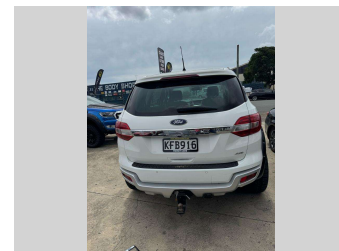

2016 Ford EVEREST TREND 3.2D/4WD/6AT

Purchase Price **POA**
Includes GST, Registration & Licensing

Finance may be available on this vehicle. Ask one of our friendly staff for more information.

Gain peace of mind with Mechanical Breakdown Insurance. **Ask us how.**

Top features

- » Air Conditioning
- » Android Auto
- » Apple CarPlay
- » Body Kit
- » Car Alarm
- » CD Player
- » Central Locking
- » Child seat anchor poin...
- » Digital Display
- » Electric Mirrors
- » Face Lift Model
- » Fog Lights
- » Hard Top
- » Parking Sensors
- » Side Skirts
- » Tow Bar

Body Style	4 door, Station Wagon	Reg No.	KFB916
Odometer	1,71,000 km	Ext Colour	White
Engine	3198 cc	History	-
Fuel Type	Diesel	Seats	7 seats, Fabric
Transmission	6-Speed Auto	CO2 Emissions	-
Wheels	-	Energy Economy	-
VIN	MNAAXXMAWAGE54780		
Interior	Black		
Safety	-		