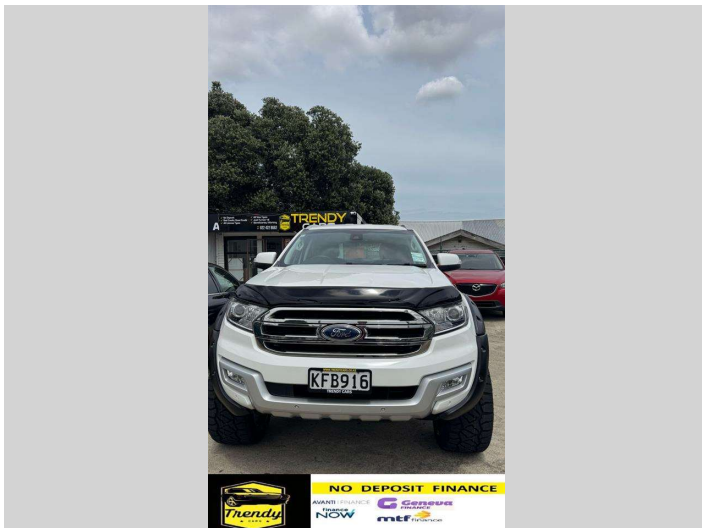

2016 Ford EVEREST TREND 3.2D/4WD/6AT

Purchase Price **POA**
Includes GST, Registration & Licensing

Finance may be available on this vehicle. Ask one of our friendly staff for more information.

Gain peace of mind with Mechanical Breakdown Insurance. **Ask us how.**

Body Style	4 door, Station Wagon	Reg No.	KFB916
Odometer	1,71,000 km	Ext Colour	White
Engine	3198 cc	History	-
Fuel Type	Diesel	Seats	7 seats, Fabric
Transmission	6-Speed Auto	CO2 Emissions	-
Wheels	-	Energy Economy	-
VIN	MNAAXXMAWAGE54780		
Interior	Black		
Safety	-		