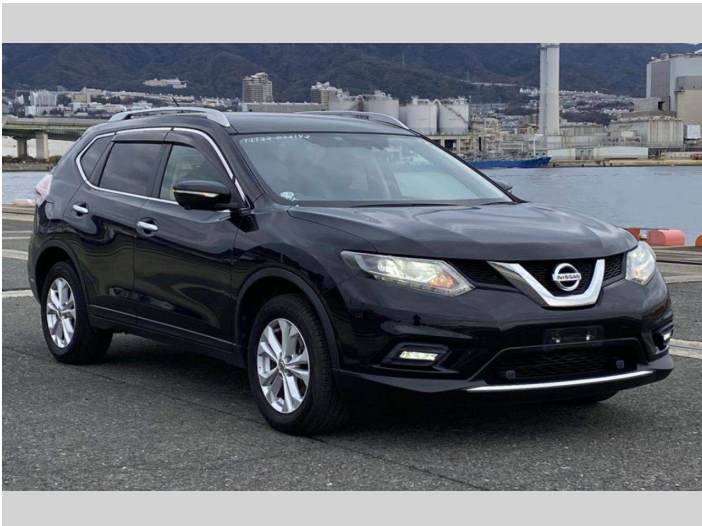

2014 Nissan X-TRAIL

Purchase Price **POA**
Includes GST, Registration & Licensing Note: A Clean Car fee/rebate does not apply to this vehicle

Finance may be available on this vehicle. Ask one of our friendly staff for more information.

Gain peace of mind with Mechanical Breakdown Insurance. **Ask us how.**

Top features
None Listed

Body Style
SUV / 4x4

Odometer
142,953 km

Engine
2000 cc

Fuel Type
Petrol

Transmission
6-Speed Auto

Wheels
-

VIN
NT32-023142

Interior
Charcoal, Leather

Safety

Based on 2023 UCSR rating for 14-21 models

Reg No.
-

Ext Colour
Black

History
-

Seats
Leather

CO2 Emissions
★★★★☆
165 grams/km

Energy Economy
★★★☆☆
Annual fuel cost of $2,780
7.1L per 100km

Cost per year is an estimate based on petrol price of $2.80 per litre and an average distance of 14000 km. Emissions and Energy Economy figures standardised to 3P WLTP.

Stock ID: 16

Trendy Cars | Phone 022 422 8662 | Email gurmeet.s.95@gmail.com
82 Great South Road, Papatoetoe, Auckland 2025, New Zealand
www.trendycars.co.nz