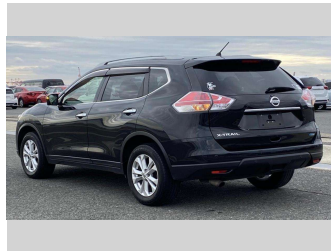

2014 Nissan X-TRAIL

Purchase Price **POA**
Includes GST, Registration & Licensing Note: A Clean Car fee/rebate does not apply to this vehicle

Finance may be available on this vehicle. Ask one of our friendly staff for more information.

Gain peace of mind with Mechanical Breakdown Insurance. **Ask us how.**

Top features
None Listed

Body Style
SUV / 4x4

Odometer
142,953 km

Engine
2000 cc

Fuel Type
Petrol

Transmission
6-Speed Auto

Wheels
-

VIN
NT32-023142

Interior
Charcoal, Leather

Safety

Based on 2023 UCSR rating for 14-21 models

Reg No.
-

Ext Colour
Black

History
-

Seats
Leather

CO2 Emissions
★★★★☆
165 grams/km

Energy Economy
★★★☆☆
Annual fuel cost of $2,780
7.1L per 100km

Cost per year is an estimate based on petrol price of $2.80 per litre and an average distance of 14000 km. Emissions and Energy Economy figures standardised to 3P WLTP.

Stock ID: 16

Trendy Cars | Phone 022 422 8662 | Email gurmeet.s.95@gmail.com
82 Great South Road, Papatoetoe, Auckland 2025, New Zealand
www.trendycars.co.nz