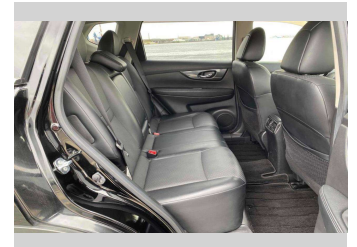

2014 Nissan X-TRAIL

Purchase Price **POA**
Includes GST, Registration & Licensing Note: A Clean Car fee/rebate does not apply to this vehicle

Finance may be available on this vehicle. Ask one of our friendly staff for more information.

Gain peace of mind with Mechanical Breakdown Insurance. **Ask us how.**

Top features
None Listed

Body Style
SUV / 4x4

Odometer
142,953 km

Engine
2000 cc

Fuel Type
Petrol

Transmission
6-Speed Auto

Wheels
-

VIN
NT32-023142

Interior
Charcoal, Leather

Safety

Based on 2023 UCSR rating for 14-21 models

Reg No.
-

Ext Colour
Black

History
-

Seats
Leather

CO2 Emissions
★★★★☆
165 grams/km

Energy Economy
★★★☆☆
Annual fuel cost of $2,780
7.1L per 100km

Cost per year is an estimate based on petrol price of $2.80 per litre and an average distance of 14000 km. Emissions and Energy Economy figures standardised to 3P WLTP.

Stock ID: 16

Trendy Cars | Phone 022 422 8662 | Email gurmeet.s.95@gmail.com
82 Great South Road, Papatoetoe, Auckland 2025, New Zealand
www.trendycars.co.nz