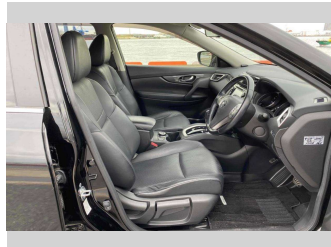

2014 Nissan X-TRAIL

Purchase Price **POA**
Includes GST, Registration & Licensing Note: A Clean Car fee/rebate does not apply to this vehicle

Finance may be available on this vehicle. Ask one of our friendly staff for more information.

Gain peace of mind with Mechanical Breakdown Insurance. **Ask us how.**

Top features
None Listed

Body Style
SUV / 4x4

Odometer
142,953 km

Engine
2000 cc

Fuel Type
Petrol

Transmission
6-Speed Auto

Wheels
-

VIN
NT32-023142

Interior
Charcoal, Leather

Safety

Based on 2023 UCSR rating for 14-21 models

Reg No.
-

Ext Colour
Black

History
-

Seats
Leather

CO2 Emissions
★★★★☆
165 grams/km

Energy Economy
★★★☆☆
Annual fuel cost of $2,780
7.1L per 100km

Cost per year is an estimate based on petrol price of $2.80 per litre and an average distance of 14000 km. Emissions and Energy Economy figures standardised to 3P WLTP.

Stock ID: 16

Trendy Cars | Phone 022 422 8662 | Email gurmeet.s.95@gmail.com
82 Great South Road, Papatoetoe, Auckland 2025, New Zealand
www.trendycars.co.nz