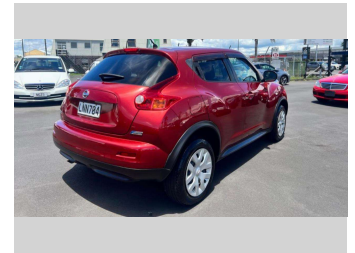

2011 Nissan Juke

Purchase Price **POA**
Includes GST, Registration & Licensing Note: A Clean Car fee/rebate does not apply to this vehicle

Finance may be available on this vehicle. Ask one of our friendly staff for more information.

Gain peace of mind with Mechanical Breakdown Insurance. **Ask us how.**

Top features

None Listed

Body Style
Hatchback

Odometer
92,800 km

Engine
1490 cc, Internal Combustion

Fuel Type
Petrol

Transmission
6-Speed Auto

Wheels
-

VIN
7AT0DH8HX18026022

Interior
Black, Leather

Safety

Based on 2023 UCSR rating for 13-19 models

Reg No.
LNN704

Ext Colour
Red

History
-

Seats
Leather

CO2 Emissions
★★★★☆
156 grams/km

Energy Economy
★★★★☆☆
Annual fuel cost of $2,590
6.6L per 100km

Cost per year is an estimate based on petrol price of $2.80 per litre and an average distance of 14000 km. Emissions and Energy Economy figures standardised to 3P WLTP.

Stock ID: 14

Trendy Cars | Phone 022 422 8662 | Email gurmeet.s.95@gmail.com
82 Great South Road, Papatoetoe, Auckland 2025, New Zealand
www.trendycars.co.nz