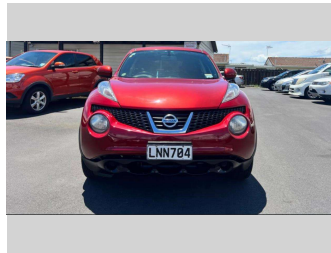

2011 Nissan Juke

Purchase Price **POA**
Includes GST, Registration & Licensing Note: A Clean Car fee/rebate does not apply to this vehicle

Finance may be available on this vehicle. Ask one of our friendly staff for more information.

Gain peace of mind with Mechanical Breakdown Insurance. **Ask us how.**

Top features

None Listed

Body Style
Hatchback

Odometer
92,800 km

Engine
1490 cc, Internal Combustion

Fuel Type
Petrol

Transmission
6-Speed Auto

Wheels
-

VIN
7AT0DH8HX18026022

Interior
Black, Leather

Safety

Based on 2023 UCSR rating for 13-19 models

Reg No.
LNN704

Ext Colour
Red

History
-

Seats
Leather

CO2 Emissions
★★★★☆
156 grams/km

Energy Economy
★★★★☆☆
Annual fuel cost of \$2,590
6.6L per 100km

Cost per year is an estimate based on petrol price of \$2.80 per litre and an average distance of 14000 km. Emissions and Energy Economy figures standardised to 3P WLTP.