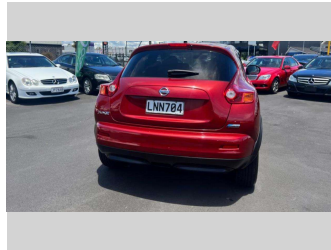

2011 Nissan Juke

Purchase Price **POA**
Includes GST, Registration & Licensing Note: A Clean Car fee/rebate does not apply to this vehicle

Finance may be available on this vehicle. Ask one of our friendly staff for more information.

Gain peace of mind with Mechanical Breakdown Insurance. **Ask us how.**

Top features

None Listed

Body Style
Hatchback

Odometer
92,800 km

Engine
1490 cc, Internal Combustion

Fuel Type
Petrol

Transmission
6-Speed Auto

Wheels
-

VIN
7AT0DH8HX18026022

Interior
Black, Leather

Safety

Based on 2023 UCSR rating for 13-19 models

Reg No.
LNN704

Ext Colour
Red

History
-

Seats
Leather

CO2 Emissions
★★★★☆
156 grams/km

Energy Economy
★★★★☆☆
Annual fuel cost of $2,590
6.6L per 100km

Cost per year is an estimate based on petrol price of $2.80 per litre and an average distance of 14000 km. Emissions and Energy Economy figures standardised to 3P WLTP.

Stock ID: 14

Trendy Cars | Phone 022 422 8662 | Email gurmeet.s.95@gmail.com
82 Great South Road, Papatoetoe, Auckland 2025, New Zealand
www.trendycars.co.nz