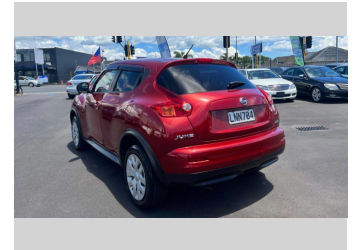

2011 Nissan Juke

Purchase Price **POA**
Includes GST, Registration & Licensing Note: A Clean Car fee/rebate does not apply to this vehicle

Finance may be available on this vehicle. Ask one of our friendly staff for more information.

Gain peace of mind with Mechanical Breakdown Insurance. **Ask us how.**

Top features

None Listed

Body Style
Hatchback

Odometer
92,800 km

Engine
1490 cc, Internal Combustion

Fuel Type
Petrol

Transmission
6-Speed Auto

Wheels
-

VIN
7AT0DH8HX18026022

Interior
Black, Leather

Safety

Based on 2023 UCSR rating for 13-19 models

Reg No.
LNN704

Ext Colour
Red

History
-

Seats
Leather

CO2 Emissions
★★★★☆
156 grams/km

Energy Economy
★★★★☆☆
Annual fuel cost of $2,590
6.6L per 100km

Cost per year is an estimate based on petrol price of $2.80 per litre and an average distance of 14000 km. Emissions and Energy Economy figures standardised to 3P WLTP.

Stock ID: 14

Trendy Cars | Phone 022 422 8662 | Email gurmeet.s.95@gmail.com
82 Great South Road, Papatoetoe, Auckland 2025, New Zealand
www.trendycars.co.nz