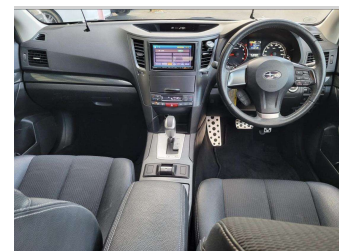

2012 Subaru Legacy Touring Wagon

Purchase Price **POA**
Includes GST, Registration & Licensing Note: A Clean Car fee/rebate does not apply to this vehicle

Finance may be available on this vehicle. Ask one of our friendly staff for more information.

Gain peace of mind with Mechanical Breakdown Insurance. **Ask us how.**

Top features

None Listed

Body Style
Station Wagon

Odometer
138,730 km

Engine
2500 cc, Internal Combustion

Fuel Type
Petrol

Transmission
6-Speed Auto