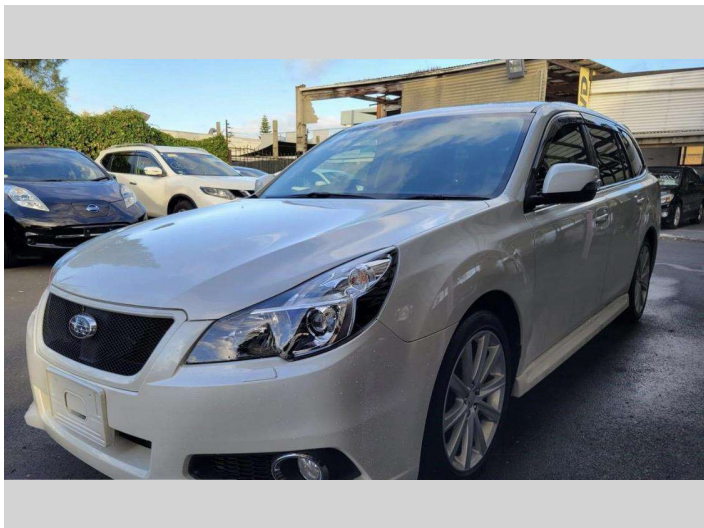

2012 Subaru Legacy Touring Wagon

Purchase Price **POA**
Includes GST, Registration & Licensing Note: A Clean Car fee/rebate does not apply to this vehicle

Finance may be available on this vehicle. Ask one of our friendly staff for more information.

Gain peace of mind with Mechanical Breakdown Insurance. **Ask us how.**

Top features

None Listed

Body Style
Station Wagon

Odometer
138,730 km

Engine
2500 cc, Internal Combustion

Fuel Type
Petrol

Transmission
6-Speed Auto

Wheels
-

VIN
7AT0GF0BX23011400

Interior
Black, Leather

Safety

Based on 2023 UCSR rating for 09-14 models

Reg No.
-

Ext Colour
White

History
-