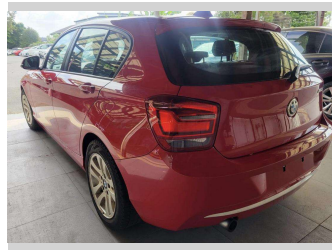

2011 BMW 116I

Purchase Price **POA**
Includes GST, Registration & Licensing Note: A Clean Car fee/rebate does not apply to this vehicle

Finance may be available on this vehicle. Ask one of our friendly staff for more information.

Gain peace of mind with Mechanical Breakdown Insurance. **Ask us how.**

Top features
None Listed

Body Style
Hatchback

Odometer
66,746 km

Engine
1600 cc, Internal Combustion

Fuel Type
Petrol

Transmission
6-Speed Auto

Wheels
-

VIN
WBA1A12030E948140

Interior
Black, Leather

Safety

Based on 2023 UCSR rating for 04-13 models

Reg No.
-

Ext Colour
Red

History
-

Seats
Cloth

CO2 Emissions
★★★★☆
160 grams/km

Energy Economy
★★☆☆☆
Annual fuel cost of $2,670
6.8L per 100km

Cost per year is an estimate based on petrol price of $2.80 per litre and an average distance of 14000 km. Emissions and Energy Economy figures standardised to 3P WLTP.

Stock ID: 71