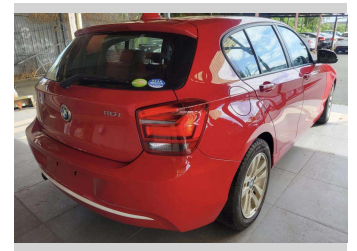

2011 BMW 116I

Purchase Price **POA**
Includes GST, Registration & Licensing Note: A Clean Car fee/rebate does not apply to this vehicle

Finance may be available on this vehicle. Ask one of our friendly staff for more information.

Gain peace of mind with Mechanical Breakdown Insurance. **Ask us how.**

Top features
None Listed

Body Style
Hatchback

Odometer
66,746 km

Engine
1600 cc, Internal Combustion

Fuel Type
Petrol

Transmission
6-Speed Auto