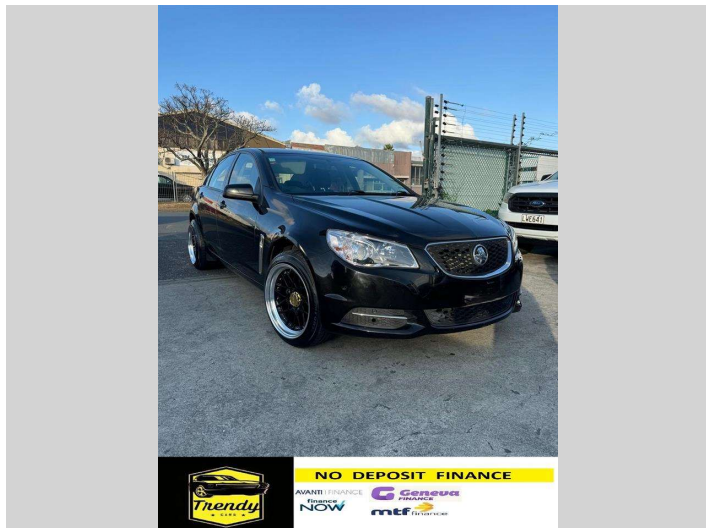

# 2015 Holden COMMODORE VF SV6

**Purchase Price** **POA**  
Includes GST, Registration & Licensing

Finance may be available on this vehicle. Ask one of our friendly staff for more information.

Gain peace of mind with Mechanical Breakdown Insurance. **Ask us how.**

**Top features**  
None Listed

Body Style  
**Saloon**  
  
Odometer  
**107,700 km**

Engine  
**2997 cc**  
  
Fuel Type  
**Petrol**

Transmission  
**6-Speed Auto**

Wheels  
-

VIN  
**6G1FA5E51FL109269**

Interior  
**Black**

Safety

Based on 2023 UCSR rating for 13-17 models

Reg No.  
**JAJ402**

Ext Colour  
**Black**

History  
-

Seats  
-

CO2 Emissions  
**★★★☆☆**  
**222 grams/km**